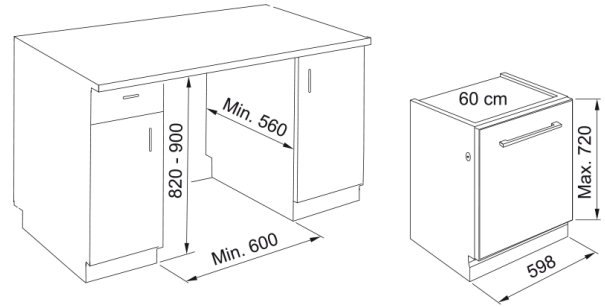

Dishwasher FDW 613 E5P F | 117.0611.672

Technical Data

Product Information

Installation type	Built-in fully-integrated
Color	#N/A

Dimensions

Width: front to back	598.0
Height overall	820.0
Depth Overall	555.0